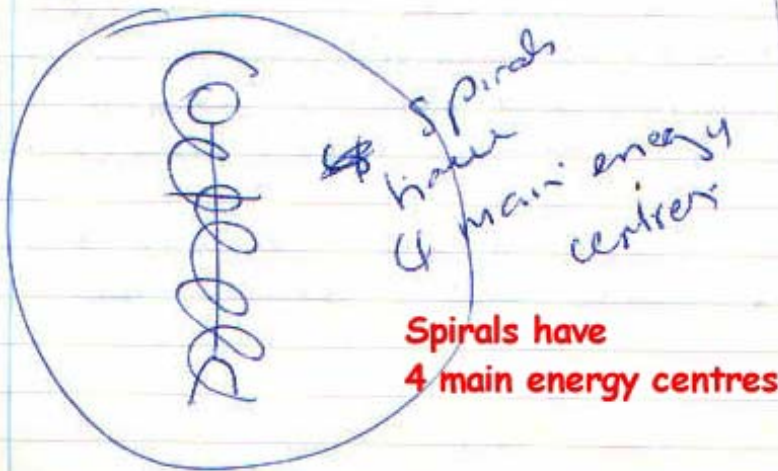

Cabalis Notes on the Aura 4/5

Per diagram next page

- All Seeing Eye can see astral, etheric, body this is the nature of consciousness. It is not fixed to the aura
- Your nature aura is of the 7th Order of Aura
- Aura can divide into 4 layers each representing each on of the kingdoms
- The Crown is the result of all 4 in fullness of evolution. Not really a sub level but the accumulation of the 4.
- This also connections back to the World Card.
- The World card contains each of the 4 kingdoms, Pharaoh = Man, Lion = Animal, Eagle = Vegetable, Ox = Mineral
- Guardian of the Threshold will not let you pass unless all 4 kingdoms within the aura are belonging to the Crown/ Crown Aura
- 4 Kingdoms must be evolved with in the Aura

Aura

as seeing eye can see both Astral, etheric, body. This is the nature of consciousness it is not joined to the aura.

You make Aura is of the 7th Order of Aura.

Aura divides into 4 layers each representing each one of the kingdoms. The Crown is the result of all 4 in fullness of evolution. Not really a sub level but the accumulation of the 4.

This also connects back to the world card. The world card contains each of the 4 kingdoms.

Pharaoh → Man, cow → animal, eagle → Vegetable, DR → mineral.

Looks like

Guardian of the hold will not let you pass unless all 4 kingdoms within the aura are present belonging to the Crown / Crown Auras. 4 Kingdoms must be evolved with in Aura.